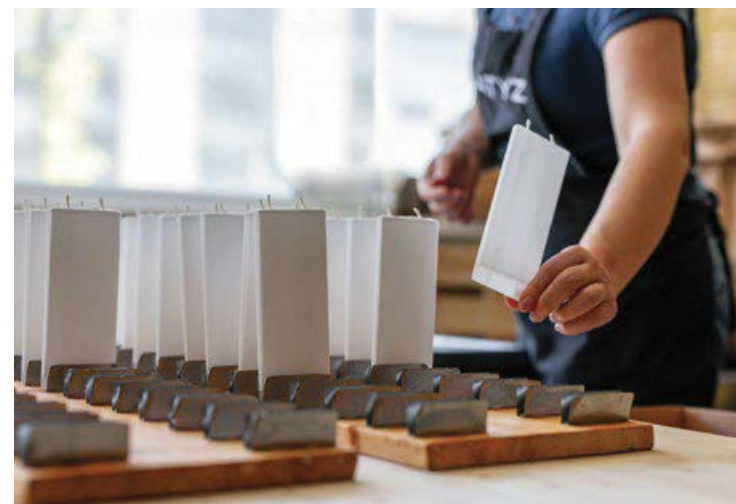

FLATYZ

hand-crafted flat candles

2024

Our Candles

The production technology of a flat candle includes the formulation of paraffin mass, temperature control, forming, tooling, and decorating. These techniques are all mastered by dedicated team members at FLATYZ. The product itself, a flat candle with an assembled base is our patented invention. We manufacture a unique product challenging the stereotypes of candle shapes and design. Our talented artisans not only pour each candle by hand but also decorate them using various manual artisanal techniques.