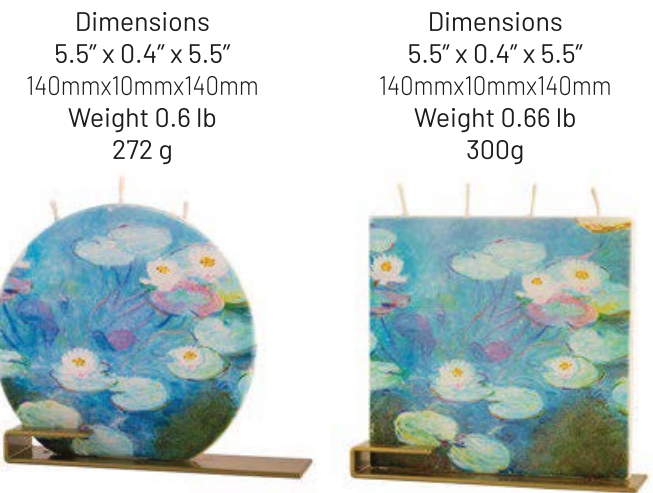

What makes our candles so unique?

- High-quality German raw materials
- Perfect as a Gift Inside a Card
- Handmade in Lithuania
- Drip-resistant
- Smokeless
- Scentless
- Self-extinguishing
- Steel base included
- Easy to mail