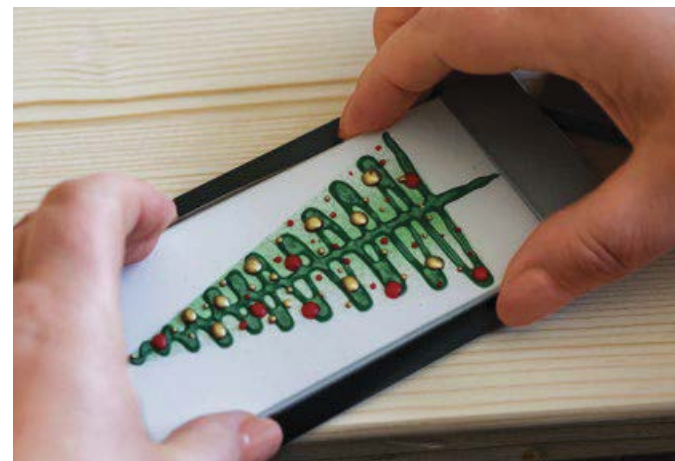

3/ Our artisans decorate each candle by hand - so every product is authentic and unique.